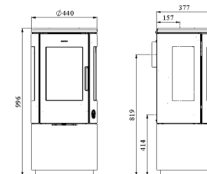

LARGE FLAME
VIEWING AREA

7400
SERIES

7440 PLAIN BASE

RATED OUTPUT (KW)	5.7
LOG LENGTH (CM)	23
FLUE OUTLET, INTERNAL Ø (MM)	125/150
WEIGHT (KG)	105
EFFICIENCY NET/GROSS (%)	78.4/71.3

7442 PLAIN BASE

RATED OUTPUT (KW)	5.7
LOG LENGTH (CM)	23
FLUE OUTLET, INTERNAL Ø (MM)	125/150
WEIGHT (KG)	116
EFFICIENCY NET/GROSS (%)	78.4/71.3

7443 OPEN BASE

RATED OUTPUT (KW)	5.7
LOG LENGTH (CM)	23
FLUE OUTLET, INTERNAL Ø (MM)	125/150
WEIGHT (KG)	108
EFFICIENCY NET/GROSS (%)	78.4/71.3

7443 LOG DRAWER

RATED OUTPUT (KW)	5.7
LOG LENGTH (CM)	23
FLUE OUTLET, INTERNAL Ø (MM)	125/150
WEIGHT (KG)	108
EFFICIENCY NET/GROSS (%)	78.4/71.3

7448 PEDESTAL

RATED OUTPUT (KW)	5.7
LOG LENGTH (CM)	23
FLUE OUTLET, INTERNAL Ø (MM)	125/150
WEIGHT (KG)	110
EFFICIENCY NET/GROSS (%)	78.4/71.3

7470 WALL HUNG

RATED OUTPUT (KW)	5.7
LOG LENGTH (CM)	23
FLUE OUTLET, INTERNAL Ø (MM)	125/150
WEIGHT (KG)	108
EFFICIENCY NET/GROSS (%)	78.4/71.3