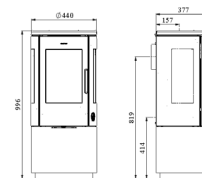

LARGE FLAME
VIEWING AREA

7400
SERIES

7440 PLAIN BASE

RATED OUTPUT (KW)	5.7
LOG LENGTH (CM)	23
FLUE OUTLET, INTERNAL Ø (MM)	125/150
WEIGHT (KG)	105
EFFICIENCY NET/GROSS (%)	78.4/71.3

7442 PLAIN BASE

RATED OUTPUT (KW)	5.7
LOG LENGTH (CM)	23
FLUE OUTLET, INTERNAL Ø (MM)	125/150
WEIGHT (KG)	116
EFFICIENCY NET/GROSS (%)	78.4/71.3

7443 OPEN BASE

RATED OUTPUT (KW)	5.7
LOG LENGTH (CM)	23
FLUE OUTLET, INTERNAL Ø (MM)	125/150
WEIGHT (KG)	108
EFFICIENCY NET/GROSS (%)	78.4/71.3

7443 LOG DRAWER

RATED OUTPUT (KW)	5.7
LOG LENGTH (CM)	23
FLUE OUTLET, INTERNAL Ø (MM)	125/150
WEIGHT (KG)	108
EFFICIENCY NET/GROSS (%)	78.4/71.3

7448 PEDESTAL

RATED OUTPUT (KW)	5.7
LOG LENGTH (CM)	23
FLUE OUTLET, INTERNAL Ø (MM)	125/150
WEIGHT (KG)	110
EFFICIENCY NET/GROSS (%)	78.4/71.3

7470 WALL HUNG

RATED OUTPUT (KW)	5.7
LOG LENGTH (CM)	23
FLUE OUTLET, INTERNAL Ø (MM)	125/150
WEIGHT (KG)	108
EFFICIENCY NET/GROSS (%)	78.4/71.3