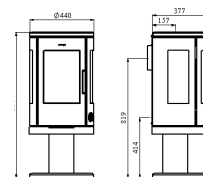

LARGE FLAME
VIEWING AREA

7400
SERIES

7440 PLAIN BASE

RATED OUTPUT (KW)	5.7
LOG LENGTH (CM)	23
FLUE OUTLET, INTERNAL Ø (MM)	125/150
WEIGHT (KG)	105
EFFICIENCY NET/GROSS (%)	78.4/71.3

7442 PLAIN BASE

RATED OUTPUT (KW)	5.7
LOG LENGTH (CM)	23
FLUE OUTLET, INTERNAL Ø (MM)	125/150
WEIGHT (KG)	116
EFFICIENCY NET/GROSS (%)	78.4/71.3

7443 OPEN BASE

RATED OUTPUT (KW)	5.7
LOG LENGTH (CM)	23
FLUE OUTLET, INTERNAL Ø (MM)	125/150
WEIGHT (KG)	108
EFFICIENCY NET/GROSS (%)	78.4/71.3

7443 LOG DRAWER

RATED OUTPUT (KW)	5.7
LOG LENGTH (CM)	23
FLUE OUTLET, INTERNAL Ø (MM)	125/150
WEIGHT (KG)	108
EFFICIENCY NET/GROSS (%)	78.4/71.3

7448 PEDESTAL

RATED OUTPUT (KW)	5.7
LOG LENGTH (CM)	23
FLUE OUTLET, INTERNAL Ø (MM)	125/150
WEIGHT (KG)	110
EFFICIENCY NET/GROSS (%)	78.4/71.3

7470 WALL HUNG

RATED OUTPUT (KW)	5.7
LOG LENGTH (CM)	23
FLUE OUTLET, INTERNAL Ø (MM)	125/150
WEIGHT (KG)	108
EFFICIENCY NET/GROSS (%)	78.4/71.3