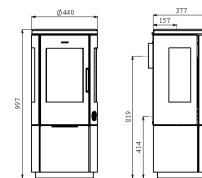

LARGE FLAME
VIEWING AREA

7400
SERIES

7440 PLAIN BASE

RATED OUTPUT (KW)	5.7
LOG LENGTH (CM)	23
FLUE OUTLET, INTERNAL Ø (MM)	125/150
WEIGHT (KG)	105
EFFICIENCY NET/GROSS (%)	78.4/71.3

7442 PLAIN BASE

RATED OUTPUT (KW)	5.7
LOG LENGTH (CM)	23
FLUE OUTLET, INTERNAL Ø (MM)	125/150
WEIGHT (KG)	116
EFFICIENCY NET/GROSS (%)	78.4/71.3

7443 OPEN BASE

RATED OUTPUT (KW)	5.7
LOG LENGTH (CM)	23
FLUE OUTLET, INTERNAL Ø (MM)	125/150
WEIGHT (KG)	108
EFFICIENCY NET/GROSS (%)	78.4/71.3

7443 LOG DRAWER

RATED OUTPUT (KW)	5.7
LOG LENGTH (CM)	23
FLUE OUTLET, INTERNAL Ø (MM)	125/150
WEIGHT (KG)	108
EFFICIENCY NET/GROSS (%)	78.4/71.3

7448 PEDESTAL

RATED OUTPUT (KW)	5.7
LOG LENGTH (CM)	23
FLUE OUTLET, INTERNAL Ø (MM)	125/150
WEIGHT (KG)	110
EFFICIENCY NET/GROSS (%)	78.4/71.3

7470 WALL HUNG

RATED OUTPUT (KW)	5.7
LOG LENGTH (CM)	23
FLUE OUTLET, INTERNAL Ø (MM)	125/150
WEIGHT (KG)	108
EFFICIENCY NET/GROSS (%)	78.4/71.3