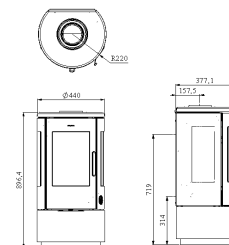

LARGE FLAME
VIEWING AREA

7400
SERIES

7440 PLAIN BASE

RATED OUTPUT (KW)	5.7
LOG LENGTH (CM)	23
FLUE OUTLET, INTERNAL Ø (MM)	125/150
WEIGHT (KG)	105
EFFICIENCY NET/GROSS (%)	78.4/71.3

7442 PLAIN BASE

RATED OUTPUT (KW)	5.7
LOG LENGTH (CM)	23
FLUE OUTLET, INTERNAL Ø (MM)	125/150
WEIGHT (KG)	116
EFFICIENCY NET/GROSS (%)	78.4/71.3

7443 OPEN BASE

RATED OUTPUT (KW)	5.7
LOG LENGTH (CM)	23
FLUE OUTLET, INTERNAL Ø (MM)	125/150
WEIGHT (KG)	108
EFFICIENCY NET/GROSS (%)	78.4/71.3

7443 LOG DRAWER

RATED OUTPUT (KW)	5.7
LOG LENGTH (CM)	23
FLUE OUTLET, INTERNAL Ø (MM)	125/150
WEIGHT (KG)	108
EFFICIENCY NET/GROSS (%)	78.4/71.3

7448 PEDESTAL

RATED OUTPUT (KW)	5.7
LOG LENGTH (CM)	23
FLUE OUTLET, INTERNAL Ø (MM)	125/150
WEIGHT (KG)	110
EFFICIENCY NET/GROSS (%)	78.4/71.3

7470 WALL HUNG

RATED OUTPUT (KW)	5.7
LOG LENGTH (CM)	23
FLUE OUTLET, INTERNAL Ø (MM)	125/150
WEIGHT (KG)	108
EFFICIENCY NET/GROSS (%)	78.4/71.3